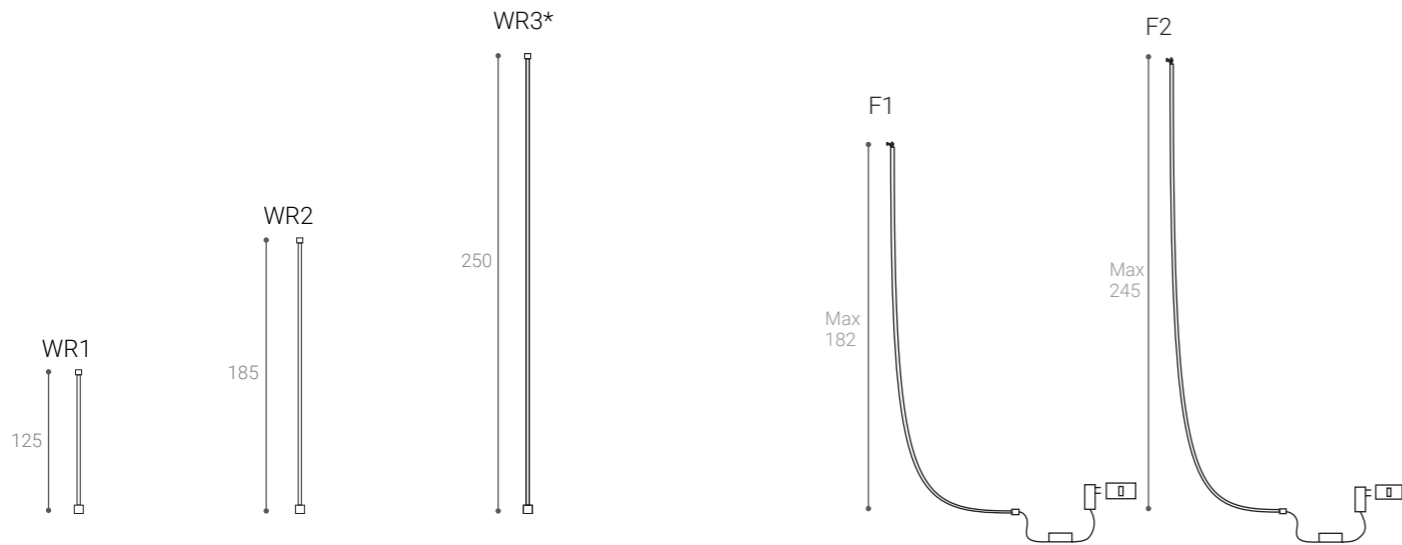

ARCHETTO FLEXIBLE SOLUTIONS

Direzione luminosa/
Light's direction

Silicone-graphene
2,5

1,8

Barra in acciaio
armonico e strip LED
incorporate/
Flexible steel bar
and LED strip
integrated/

WA/WR/WS: Particolare dell'attacco
WA/WR/WS: Mounting's detail

WR3*/WS3*: solo per uso a parete in verticale e soffitto
WR3*/WS3*: only as vertical wall and ceiling use

Misure espresse in cm/Measurements in cm

WR1 3k white	34W-1185Lm	Cod. ARCWR1CRBICA	24V Alimentatore non incluso/ Driver needed not included
WR1 RGB	23W	Cod. ARCWR1CRRGB	24V Alimentatore non incluso/ Driver needed not included
WR2 3k white	50W-1800Lm	Cod. ARCWR2CRBICA	24V Alimentatore non incluso/ Driver needed not included
WR2 RGB	35W	Cod. ARCWR2CRRGB	24V Alimentatore non incluso/ Driver needed not included
WR3 3k white	70W-2470Lm	Cod. ARCWR3CRBICA	24V Alimentatore non incluso/ Driver needed not included
WR3 RGB	48W	Cod. ARCWR3CRRGB	24V Alimentatore non incluso/ Driver needed not included